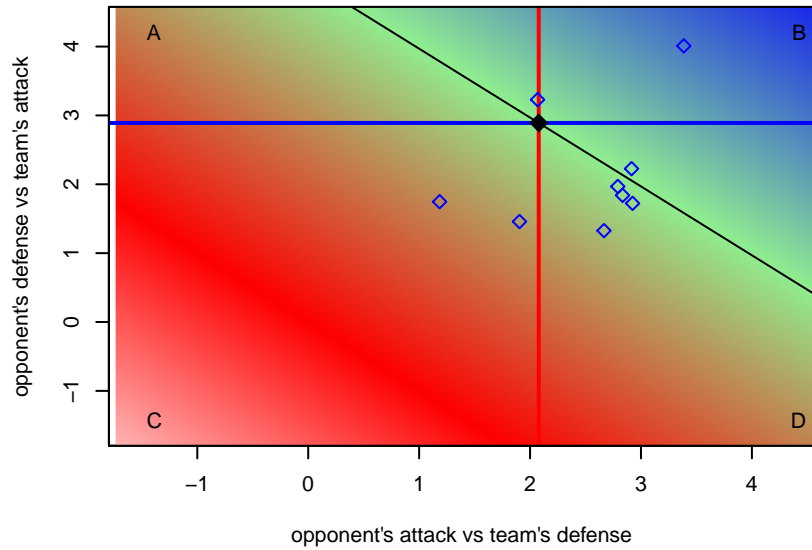

# Ajax East Bay B00

, CAN  
 B00 total strength=1517  
 attack=18.01 defense=7.99

alt names used:  
 AJAX EAST BAYAEB 00B  
 AJAX EAST BAY AEB 00B

Venues played:  
 2015 Davis Legacy College Showcase Champi  
 2015 FWRL CAN CRL U15

**attack and defense variance (black dot)  
relative to other teams  
and top 10 in region**

**attack and defense rating  
relative to others at age  
and all opponents in last 13 months**

**attack and defense rating  
relative to others at age  
and all opponents in last 13 months**

**Performance relative to 13 month average**

**Performance relative to 13 month average**

Distribution of opponents  
 Red = Lose zone, Blue = Win zone, Green = Even  
 Black line separates win/lose zones