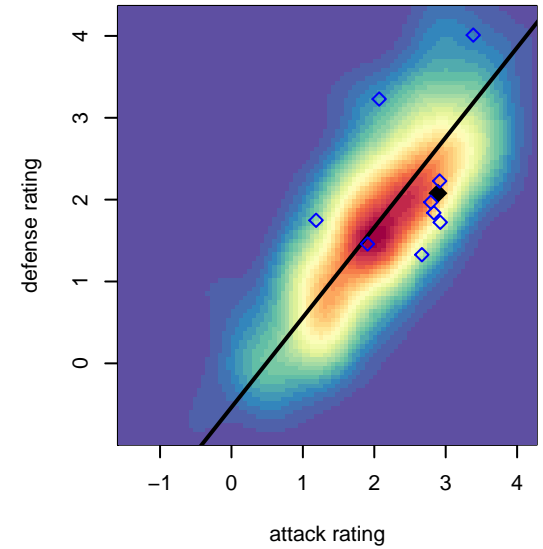

# Ajax East Bay B00

, CAN  
 B00 total strength=1517  
 attack=18.01 defense=7.99

alt names used:  
 AJAX EAST BAYAEB 00B  
 AJAX EAST BAY AEB 00B

Venues played:  
 2015 Davis Legacy College Showcase Champi  
 2015 FWRL CAN CRL U15

**attack and defense variance (black dot)  
relative to other teams  
and top 10 in region**

**attack and defense rating  
relative to others at age  
and all opponents in last 13 months**

**attack and defense rating  
relative to others at age  
and all opponents in last 13 months**

**Performance relative to 13 month average**

**Performance relative to 13 month average**

Distribution of opponents  
 Red = Lose zone, Blue = Win zone, Green = Even  
 Black line separates win/lose zones