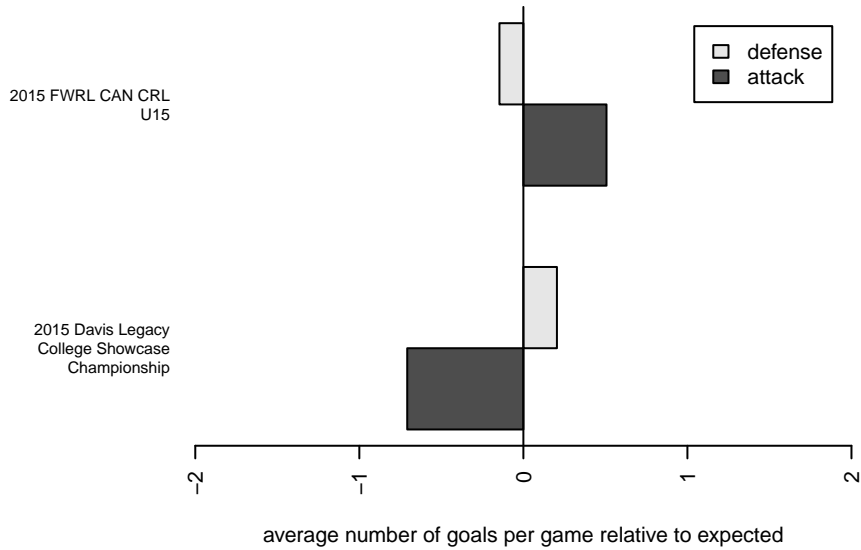

# Ajax East Bay B00

, CAN  
 B00 total strength=1517  
 attack=18.01 defense=7.99

alt names used:  
 AJAX EAST BAYAEB 00B  
 AJAX EAST BAY AEB 00B

Venues played:  
 2015 Davis Legacy College Showcase Champi  
 2015 FWRL CAN CRL U15

**attack and defense variance (black dot)  
relative to other teams  
and top 10 in region**

**attack and defense rating  
relative to others at age  
and all opponents in last 13 months**

**attack and defense rating  
relative to others at age  
and all opponents in last 13 months**

**Performance relative to 13 month average**

**Performance relative to 13 month average**

Distribution of opponents  
 Red = Lose zone, Blue = Win zone, Green = Even  
 Black line separates win/lose zones