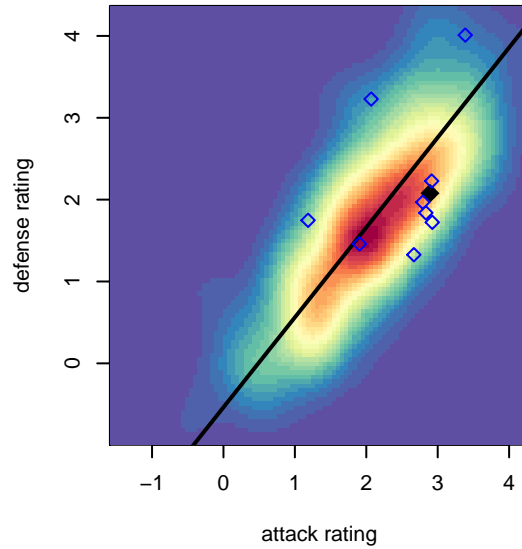

# Ajax East Bay B00

, CAN  
 B00 total strength=1517  
 attack=18.01 defense=7.99

alt names used:  
 AJAX EAST BAYAEB 00B  
 AJAX EAST BAY AEB 00B

Venues played:  
 2015 Davis Legacy College Showcase Champi  
 2015 FWRL CAN CRL U15

**attack and defense variance (black dot)  
relative to other teams  
and top 10 in region**

**attack and defense rating  
relative to others at age  
and all opponents in last 13 months**

**attack and defense rating  
relative to others at age  
and all opponents in last 13 months**

**Performance relative to 13 month average**

**Performance relative to 13 month average**

Distribution of opponents  
 Red = Lose zone, Blue = Win zone, Green = Even  
 Black line separates win/lose zones