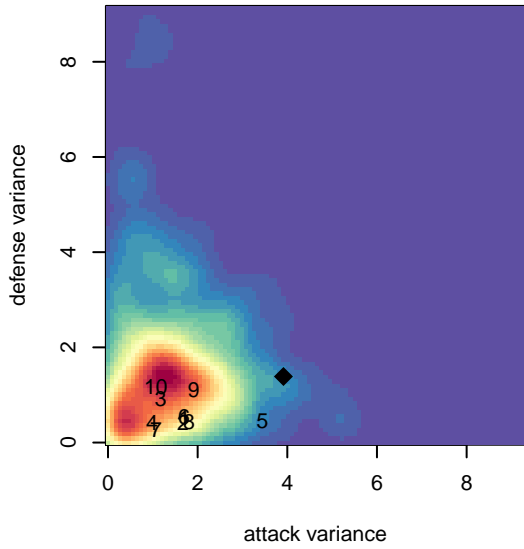

# Ajax East Bay B00

, CAN  
 B00 total strength=1517  
 attack=18.01 defense=7.99

alt names used:  
 AJAX EAST BAYAEB 00B  
 AJAX EAST BAY AEB 00B

Venues played:  
 2015 Davis Legacy College Showcase Champi  
 2015 FWRL CAN CRL U15

**attack and defense variance (black dot)  
relative to other teams  
and top 10 in region**

**attack and defense rating  
relative to others at age  
and all opponents in last 13 months**

**attack and defense rating  
relative to others at age  
and all opponents in last 13 months**

**Performance relative to 13 month average**

**Performance relative to 13 month average**

Distribution of opponents  
 Red = Lose zone, Blue = Win zone, Green = Even  
 Black line separates win/lose zones