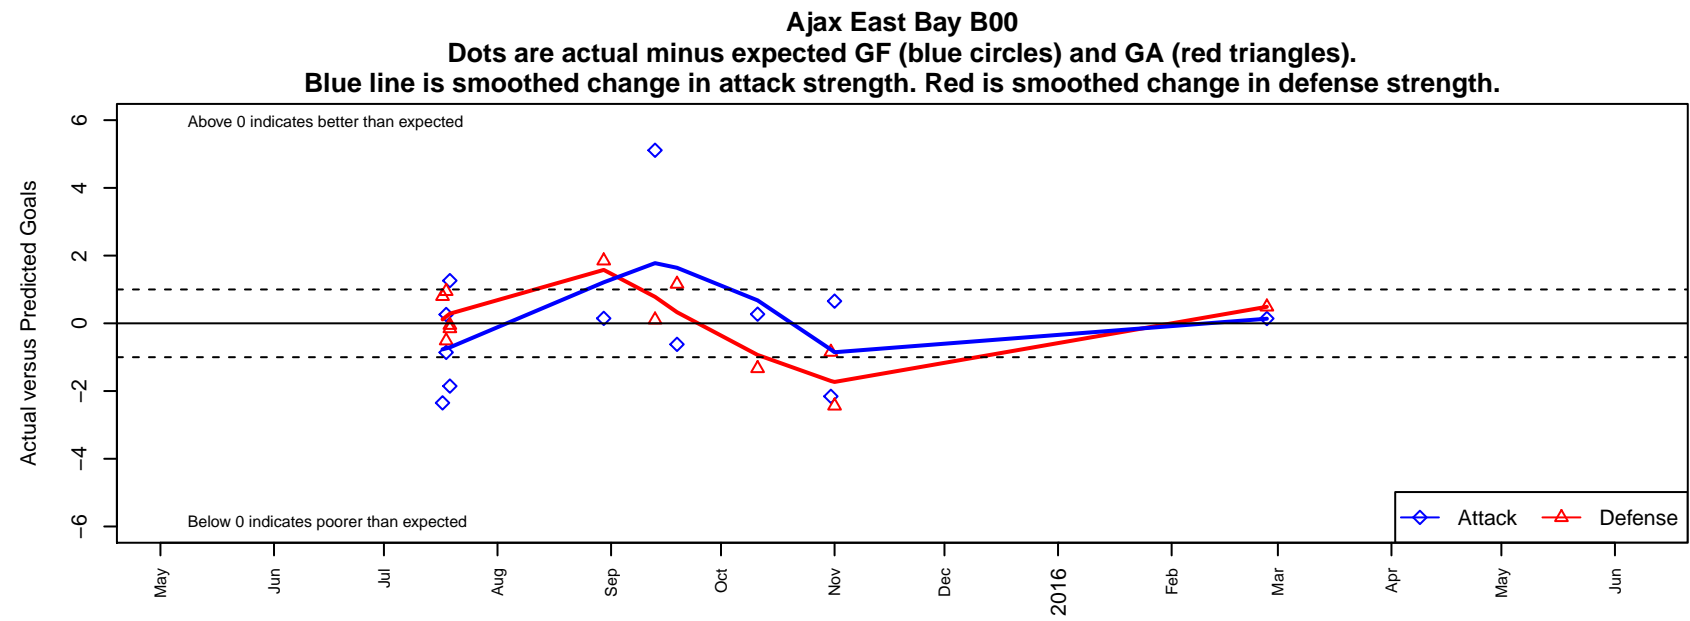

# Ajax East Bay B00

, CAN  
 B00 total strength=1517  
 attack=18.01 defense=7.99

alt names used:  
 AJAX EAST BAYAEB 00B  
 AJAX EAST BAY AEB 00B

Venues played:  
 2015 Davis Legacy College Showcase Champi  
 2015 FWRL CAN CRL U15

**attack and defense variance (black dot)  
relative to other teams  
and top 10 in region**

**attack and defense rating  
relative to others at age  
and all opponents in last 13 months**

**attack and defense rating  
relative to others at age  
and all opponents in last 13 months**

**Performance relative to 13 month average**

**Performance relative to 13 month average**

Distribution of opponents  
 Red = Lose zone, Blue = Win zone, Green = Even  
 Black line separates win/lose zones